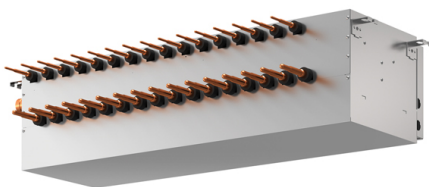

### CMB-P108V-GB1 : SLAVE BRANCH CONTROLLER

At the heart of both the R2 and WR2 Series, the BC controller makes simultaneous heating and cooling possible. It has the inherent 'intelligence' to be the system's decision-maker.

Available with isolation valves attached to each port, reference: KS8-CMB-P108V-GB1